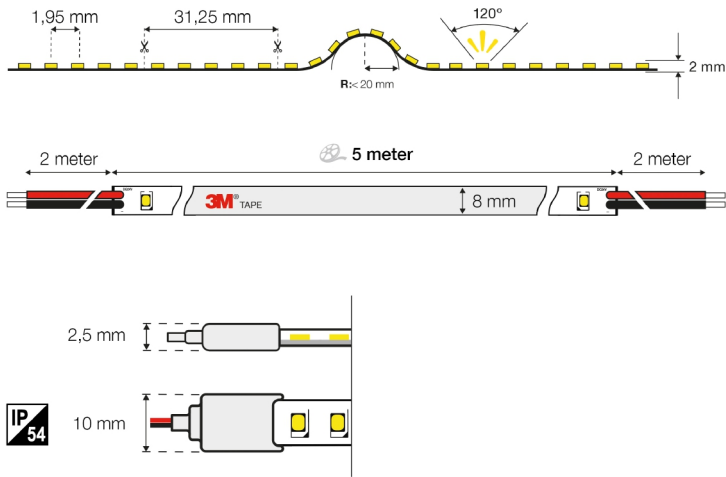

Special LED strip designed to achieve even light
512 LEDs each meter make it easy to create a uniform line of light, even when using a low aluminium profile
High CRI 90+
With double-sided 3M 300LSE tape, the strip is versatile and easy to install
Should be placed in profile for cooling, this to ensure longevity

Technical data

Model	Strip
Lamp type	LED not exchangeable
Lamp power per meter	11 Watt
Luminaire efficacy	91,9 Lumen/Watt
Lamp voltage	24 - 24 Volt
Type of control gear	LED operating device voltage-controlled
Exchangeable control gear	Yes
Lumen maintenance at median useful life of	96 Percentage
Degree of protection (IP)	IP20
Max. system power	55 Watt
Colour temperature	4000 - 4000 Kelvin

Mounting method	Surface mounting/recessed mounting
Number of nodes per meter	512
Luminous flux per meter	1011 Lumen
Voltage type	DC
Beam angle	180 Degrees
Suitable for dimmer	Yes
Energy efficiency class of the light source a	F
Failure rate at median useful life of 50,000 h	10 Percentage
Protection class	II
Colour of light	White
Colour rendering index CRI	90-100

Colour of light adjustable	No
Width	8 Millimetre
Length	5000 Millimetre
Self-adhesive	Yes
Number of poles	2
LED-Strip length (m)	5
Brand	SLC

Luminous flux adjustable	Continuously variable
Height/depth	1,5 Millimetre
Length of particular segments	31,25 Millimetre
Type of wiring	Ending
Conductor cross section	0,35 Square millimetre
Max length per connection:	5 meter
Produced by	The Light Group