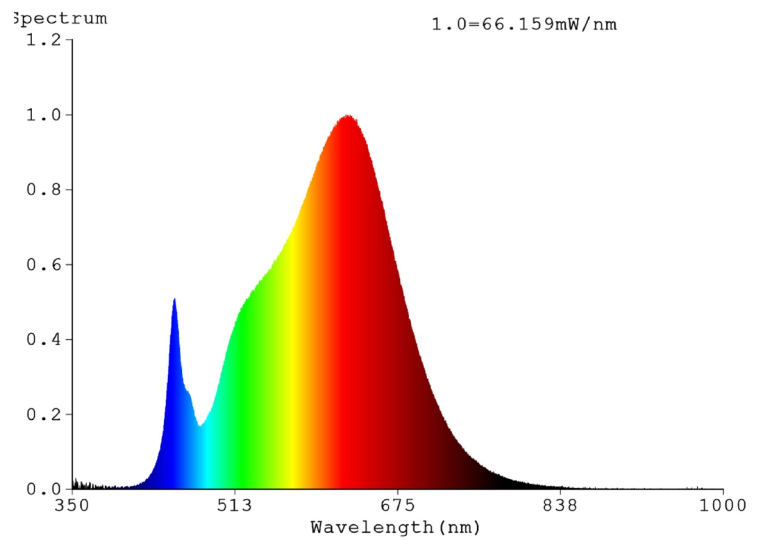

Special LED strip designed to achieve even light
512 LEDs each meter make it easy to create a uniform line of light, even when using a low aluminium profile
High CRI 90+
With double-sided 3M 300LSE tape, the strip is versatile and easy to install
Should be placed in profile for cooling, this to ensure longevity

Technical data

Model	Strip
Lamp type	LED not exchangeable
Lamp power per meter	11 Watt
Luminaire efficacy	91,9 Lumen/Watt
Lamp voltage	24 - 24 Volt
Type of control gear	LED operating device voltage-controlled
Exchangeable control gear	Yes
Lumen maintenance at median useful life of	96 Percentage
Degree of protection (IP)	IP20
Max. system power	55 Watt
Colour temperature	4000 - 4000 Kelvin

Mounting method	Surface mounting/recessed mounting
Number of nodes per meter	512
Luminous flux per meter	1011 Lumen
Voltage type	DC
Beam angle	180 Degrees
Suitable for dimmer	Yes
Energy efficiency class of the light source a	F
Failure rate at median useful life of 50,000 h	10 Percentage
Protection class	II
Colour of light	White
Colour rendering index CRI	90-100

Colour of light adjustable	No
Width	8 Millimetre
Length	5000 Millimetre
Self-adhesive	Yes
Number of poles	2
LED-Strip length (m)	5
Brand	SLC

Luminous flux adjustable	Continuously variable
Height/depth	1,5 Millimetre
Length of particular segments	31,25 Millimetre
Type of wiring	Ending
Conductor cross section	0,35 Square millimetre
Max length per connection:	5 meter
Produced by	The Light Group