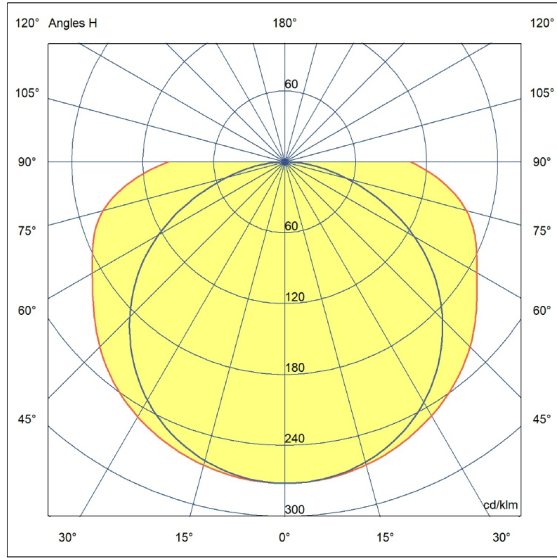

Mounting method	Surface mounting/recessed mounting
Number of nodes per meter	512
Luminous flux per meter	1011 Lumen
Voltage type	DC
Beam angle	180 Degrees
Suitable for dimmer	Yes
Energy efficiency class of the light source a	F
Failure rate at median useful life of 50,000 h	10 Percentage
Protection class	II
Colour of light	White
Colour rendering index CRI	90-100

Colour of light adjustable	No
Width	8 Millimetre
Length	5000 Millimetre
Self-adhesive	Yes
Number of poles	2
LED-Strip length (m)	5
Brand	SLC

Luminous flux adjustable	Continuously variable
Height/depth	1,5 Millimetre
Length of particular segments	31,25 Millimetre
Type of wiring	Ending
Conductor cross section	0,35 Square millimetre
Max length per connection:	5 meter
Produced by	The Light Group

VH Planes

H0.0

V0.0

Flux 1010 lm
Maximum 271.99 cd/klm
Position H=0.00 V=0.00
Efficiency: 101.14%
Date: 28-07-2021
Asymmetric VH

Scandinavian Lighting Concept

S14044

11 kWh/1000h

2019/2015