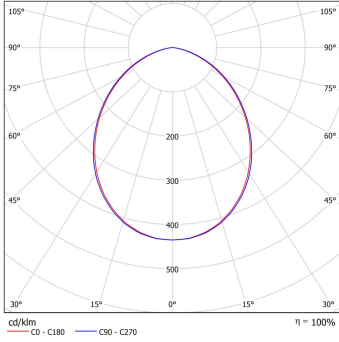

Light distribution curve (.jpg)

Note:

Tolerance range for optical and electrical data: $\pm 10\%$. Values apply to an ambient temperature of 25°C. NORTHCLIFFE LIGHTING is constantly developing and improving its products. The right is reserved to change any product specifications without prior notification

---

Date of issue: 2023-07-10 ■ NORTHCLIFFE LIGHTING, UAB ■ Raudondvario pl. 101, LT-47184 Kaunas, Lithuania ■ info@northcliffe.org ■ www.northcliffe.org