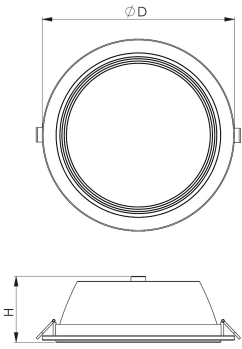

Light distribution curve (.jpg)

Note:

Tolerance range for optical and electrical data: $\pm 10\%$. Values apply to an ambient temperature of 25°C. NORTHCLIFFE LIGHTING is constantly developing and improving its products. The right is reserved to change any product specifications without prior notification

---

Date of issue: 2023-07-10 ■ NORTHCLIFFE LIGHTING, UAB ■ Raudondvario pl. 101, LT-47184 Kaunas, Lithuania ■ info@northcliffe.org ■ www.northcliffe.org