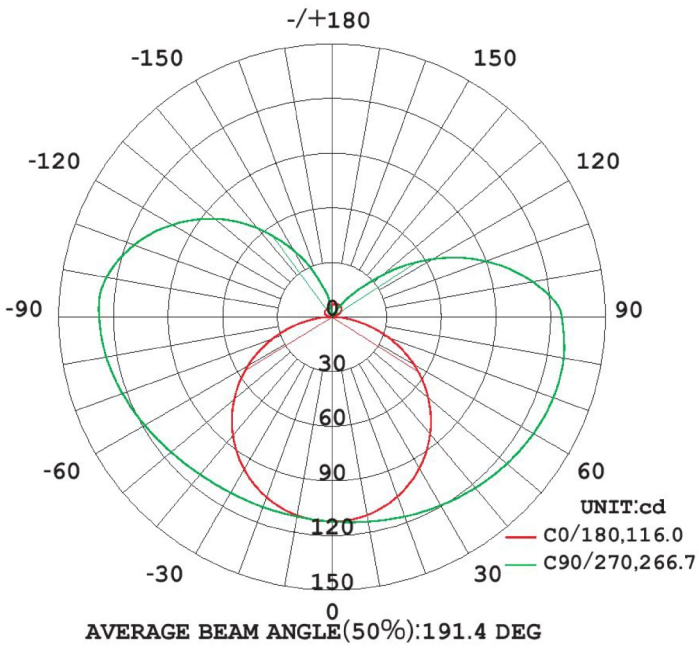

Scandinavian Lighting Concept

S16202

6 kWh/1000h

2019/2015