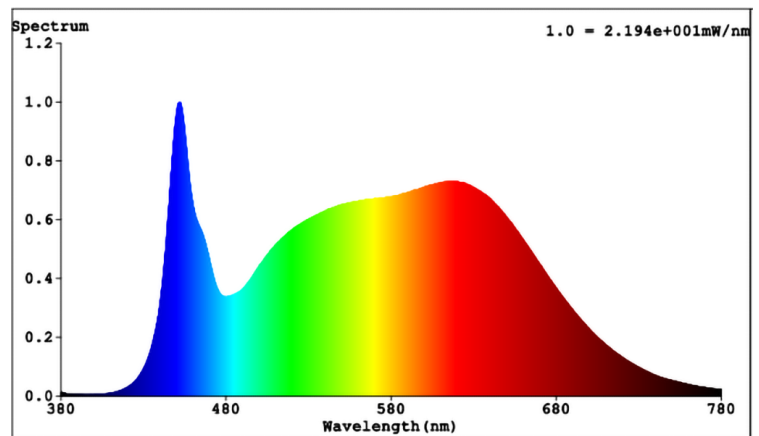

Lumen maintenance at median useful life of	96 Percentage
Degree of protection (IP)	IP65
Max. system power	60 Watt
Colour temperature	4000 - 4000 Kelvin
Power factor	0,95
Luminous flux adjustable	Continuously variable
Height/depth	18 Millimetre
Diameter	18 Millimetre
Length of particular segments	1 Millimetre
With connection set	Yes
Self-adhesive	Yes
Number of poles	2
Connection type	Other
Max length per connection:	5 meter
Dimmable	Yes
GTIN	7070938069465

Failure rate at median useful life of 50,000 h	10 Percentage
Protection class	II
Colour of light	White
Colour rendering index CRI	90-100
Colour of light adjustable	No
Width	18 Millimetre
Length	5000 Millimetre
Lowest bending radius	100 Millimetre
With end piece	Yes
With protective cover	Yes
Type of wiring	Ending
Conductor cross section	0,35 Square millimetre
LED-Strip length (m)	5
Color	White
Brand	SLC
Produced by	The Light Group