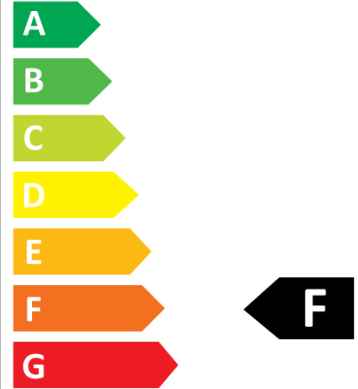

Scandinavian Lighting Concept

S16202